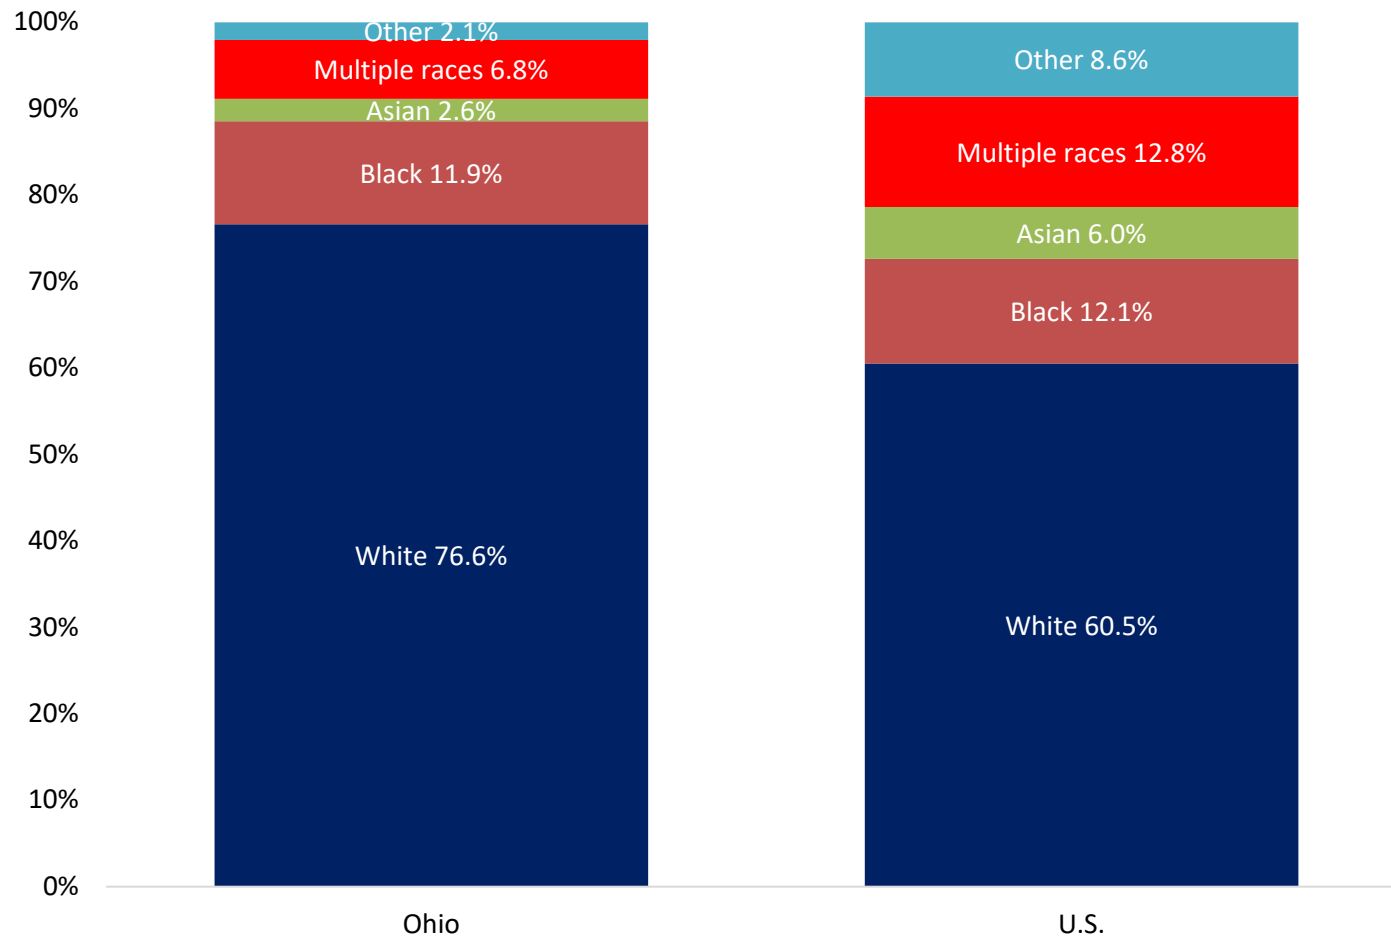

# Ohio's population is 76.6% white, 11.9% black, and 11.4% other or multiple races

- In 2023, Ohio's population was 76.6% white compared to 60.5% for the U.S.
- Ohio's population was 11.9% black or African American, comparable to the percentage for the U.S. as a whole (12.1%).
- The percentage of Ohioans of all other races, including Asian, and more than one race, was 11.4%, well below the percentage for the U.S. (27.4%).