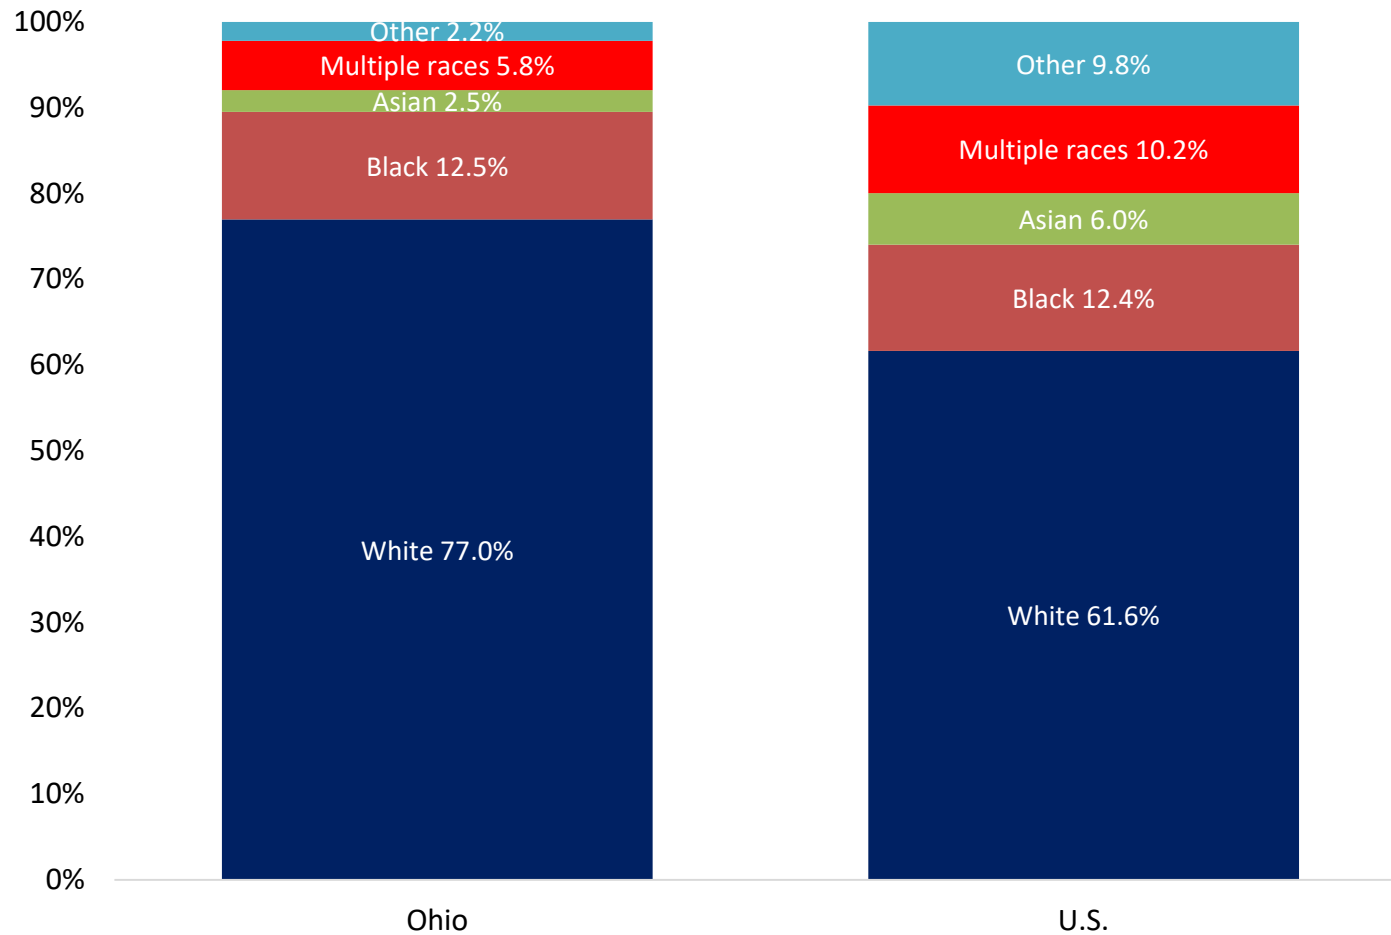

Ohio's population is 77.0% white, 12.5% black, and 10.5% other or multiple races

- In 2020, Ohio's population was 77.0% white compared to 61.6% for the U.S.
- Ohio's population was 12.5% black or African American, comparable to the percentage for the U.S. as a whole (12.4%).
- The percentage of Ohioans of all other races, including Asian, and more than one race, was 10.5%, well below the percentage for the U.S. (26.0%).